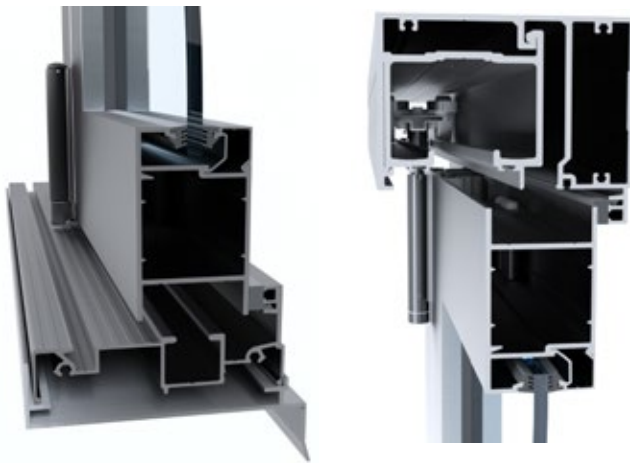

Designed with large floor to ceiling applications in mind, the Hawkesbury Multi-Fold Door Range combine full sized commercial perimeter framing with specially designed commercial door stiles.

A functional alternative to traditional door units in lighter commercial and residential applications, the Hawkesbury E2 and E3 door range removes the barriers to allow flow between indoor and outdoor living. Whether the doors are opened or securely fastened into place as sturdy impenetrable walls, the Alspec Hawkesbury Door is the only choice.

Typical Configurations

CAD Cross Sections

Key Features

- Smooth top-rolling operation
- Weatherseal technology keeps wind, rain and cold air where it belongs
- The stabilising centre hinge controls door stile deflection and bowing on tall doors
- Surelock™ system allows for simple vertical height adjustment when needed
- Uncompromised security with flush bolts and proprietary door furniture
- Accepts from 6mm – 13.5mm single glazed and up to 28mm double glazed units, allowing the designer to achieve the most demanding thermal and acoustic specifications
- Concealed carriers under door panels minimising open tracks for debris to collect

Technical Specifications

| Frame Dimensions | |
|--|--------------------------|
| Option 1 | 101.6 x 44.5mm |
| Maximum Recommended Sizes | |
| Height | 3000mm |
| Width | 1000mm |
| Weight | 60kg E2A / 115kg E3A |
| Acoustic Performance | |
| Glass Type | Rw (C; C _{tr}) |
| 6.38mm Laminate | 29 dB |
| 10.38mm/ 12/ 6.38mm IGU | 34 (25mm Optilam IGU) dB |
| Thermal Performance | |
| Uw range SG | 4.4 - 6.2 |
| SHGC range SG | 0.26 - 0.59 |
| Uw range DG | 3.2 - 4.0 |
| SHGC range DG | 0.15 - 0.51 |
| Glazing Details | |
| Single Glazed | 6 - 13.5mm |
| Double Glazed | 18 - 28mm |
| Compatible Systems | |
| McArthur Evo Centre Pocket Framing | |
| Hunter Evo Flush Glazed Framing | |
| ecoFRAMEplus Centre Pocket Double Glazed Framing | |